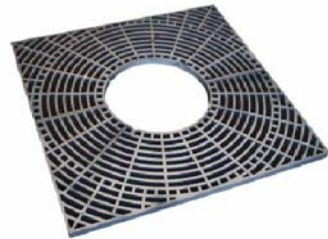

DESIGN COMMITTEE SELECTED ELEMENTS

**MID-BLOCK LIGHT STANDARD
14' MOUNTING HEIGHT**

BENCHES

SCREEN FENCES

TREE GRATES

TRASH RECEPTACLES

BIKE RACKS

**INTERSECTION LIGHT STANDARD
16' MOUNTING HEIGHT**

IMAGE EXAMPLES REFLECTING DESIGN IDEAS

**RAISED PLANTERS
AT INTERSECTIONS**

ENTRY/MISC

PLANTED MEDIAN EXAMPLES